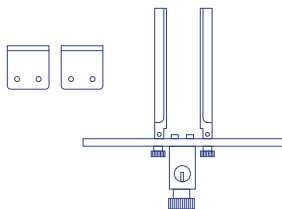

Dobot Magician

Vision Kit

Fixed Baseboard

Industrial Camera Lens

Pedestal of
Extention Rod

Camera Light Kit

- (1) Power Adapter x1
- (2) Lighting Source x1

Extention Rod x2

Building block

- (1) Red Building block x10
- (2) Yellow Building block x10
- (3) Blue uilding block x10
- (4) Green uilding block x10

H Ttype
Camera Bracket

Black&White
Calibration Board

Industrial Camera
&
USB

Tool Package

- (1) Screw x 18
- (2) Gasket x 6
- (3) Nut x 6
- (4) Wrench x 2