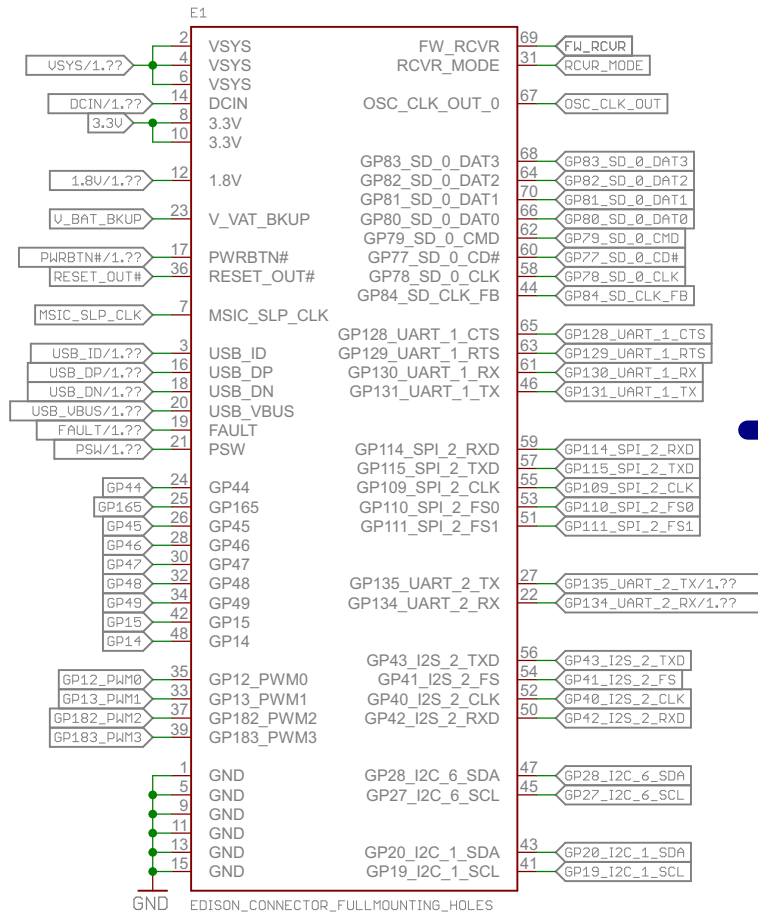

Released under the Creative Commons Attribution Share-Alike 4.0 License
<https://creativecommons.org/licenses/by-sa/4.0/>

TITLE: Base_Block

Design by: Casey Kuhns

REV: v10

Date: 10/22/2014 9:32:16 AM

Sheet: 1/2

TOP-EDISON

BOTTOM

Released under the Creative Commons Attribution Share-Alike 4.0 License
<https://creativecommons.org/licenses/by-sa/4.0/>

TITLE: Base_Block

Design by: _____ REV: _____

Date: 10/22/2014 9:32:16 AM Sheet: 2/2