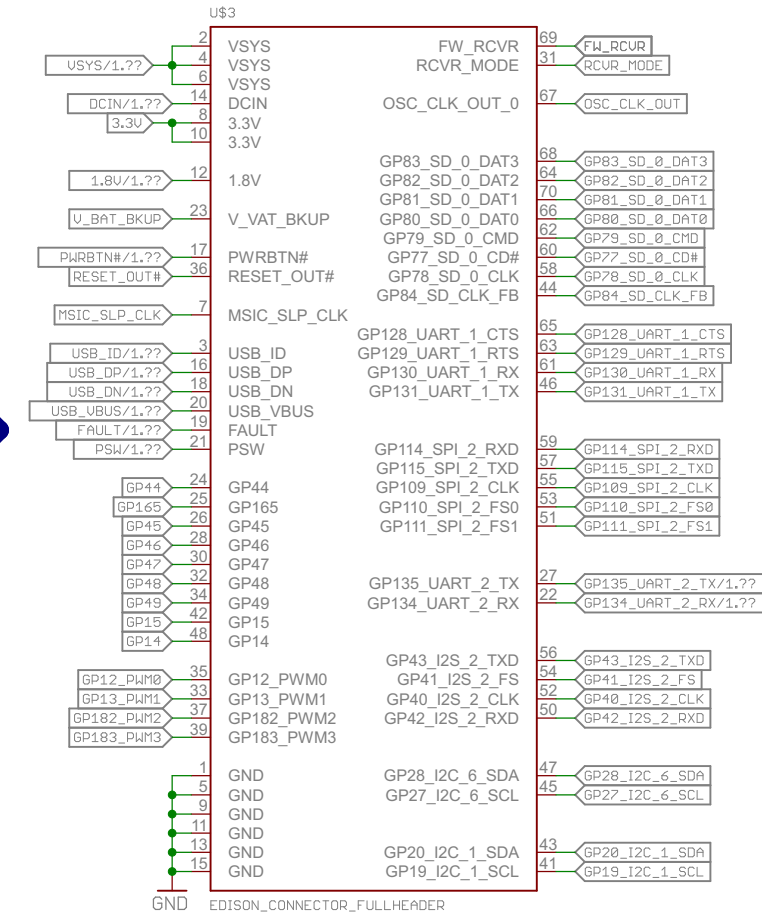

Released under the Creative Commons Attribution Share-Alike 4.0 License
<https://creativecommons.org/licenses/by-sa/4.0/>

TITLE: Base_Block

Design by: Casey Kuhns

REV: v10

Date: 10/22/2014 9:32:16 AM

Sheet: 1/2

TOP-EDISON

BOTTOM

Released under the Creative Commons Attribution Share-Alike 4.0 License
<https://creativecommons.org/licenses/by-sa/4.0/>

TITLE: Base_Block

Design by: _____ REV: _____

Date: 10/22/2014 9:32:16 AM Sheet: 2/2